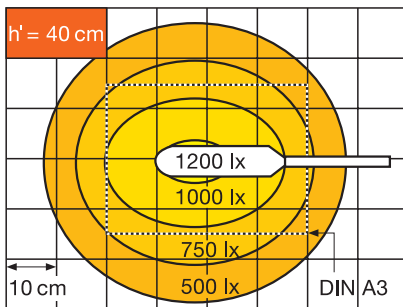

Flexibility opens up new perspectives

The design of the OSRAM DULUX® TABLE 2-S 11 W is characterised by its hinge mechanism. This allows the arm to be moved to any position and held firmly in place – without the usual external springs or adjusting screws. This sophisticated system makes the light easy to adjust to precisely the right angle. There is also a great deal of freedom in where this desk light can be placed. It is available with either a base or a clamp so it can be placed wherever bright light is needed for reading and working. The sleek design of the desk light is enhanced by the long elegant head that continues the lines of the arm. This is made possible by the low-profile design of the OSRAM DULUX® S 11 W energy-saving lamp.

Technical data

OSRAM DULUX® Table 2-S 11 W

OSRAM DULUX® TABLE 2-S 11 W	Clamp	Base
Product number	73062	73062-47
Supply voltage	230 V	230 V
Lamp wattage	11 W	11 W
Maximum illuminance (at a distance of $h' = 40$ cm)	1200 lx	1200 lx
White Order number, EAN	4050300853086	4050300859842
Silver Order number, EAN	4050300853048	4050300859866
Standard pack	4	4
Equipped with lamp	OSRAM DULUX® S 11 W/830	
Approval marks		