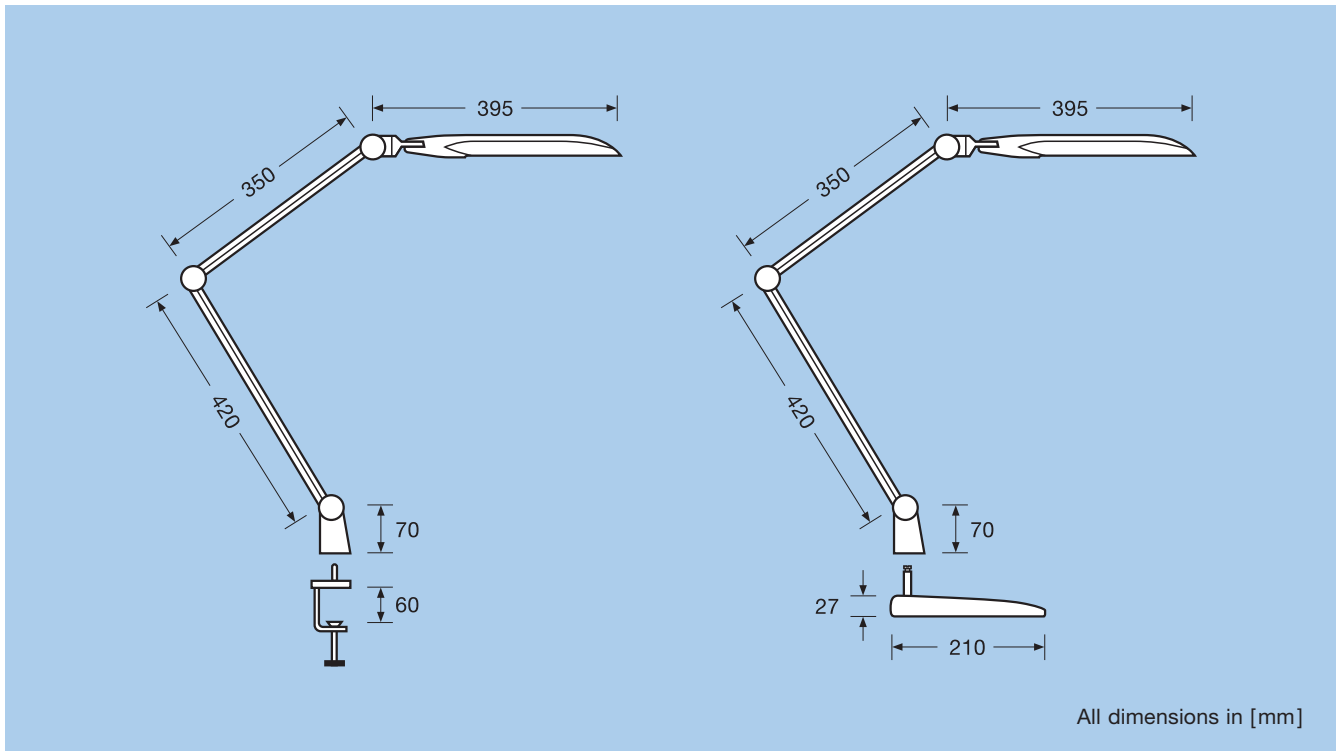

Flexibility opens up new perspectives

The design of the OSRAM DULUX® TABLE 2-S 11 W is characterised by its hinge mechanism. This allows the arm to be moved to any position and held firmly in place – without the usual external springs or adjusting screws. This sophisticated system makes the light easy to adjust to precisely the right angle. There is also a great deal of freedom in where this desk light can be placed. It is available with either a base or a clamp so it can be placed wherever bright light is needed for reading and working. The sleek design of the desk light is enhanced by the long elegant head that continues the lines of the arm. This is made possible by the low-profile design of the OSRAM DULUX® S 11 W energy-saving lamp.

Technical data

OSRAM DULUX® Table 2-S 11 W

OSRAM DULUX® TABLE 2-S 11 W	Clamp	Base
Product number	73062	73062-47
Supply voltage	230 V	230 V
Lamp wattage	11 W	11 W
Maximum illuminance (at a distance of $h' = 40$ cm)	1200 lx	1200 lx
White Order number, EAN	4050300853086	4050300859842
Silver Order number, EAN	4050300853048	4050300859866
Standard pack	4	4
Equipped with lamp	OSRAM DULUX® S 11 W/830	
Approval marks		