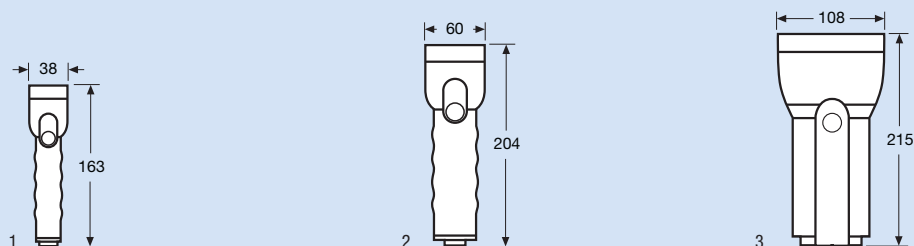

MINI KRYPTON • KRYPTON METAL KRYPTON POWER

MINI KRYPTON

Product no. <small>SILVER/ BLISTER</small>	Prod. ref.	Fig.	SP	l [mm]
4050300616001	46476-01	1	6	163

KRYPTON METAL

Product no. <small>SILVER/ BLISTER</small>	Prod. ref.	Fig.	SP	l [mm]
4050300615967	46479-01	2	6	204

KRYPTON POWER

Product no. <small>SILVER/ BOX</small>	Prod. ref.	Fig.	SP	l [mm]
4050300615981	46477	3	6	215

Description and features

MINI KRYPTON, KRYPTON METAL and KRYPTON POWER are torches with modern krypton lamps, robust, splash-proof steel and plastic casing and practical design.