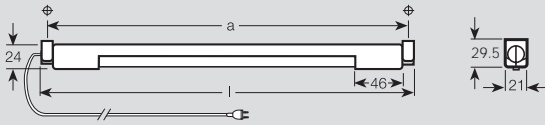

ROTATABLE MINIATURE BATTEN LUMINAIRE - ENERGY-SAVING LIGHT IN THE TIGHTEST OF SPACES

PICOLINE® EL

PICOLINE® EL is a miniature batten luminaire with an extremely small cross-section of just 21 x 24 mm. It can be rotated around its longitudinal axis in its mounting clips to provide either direct or indirect light. This slim luminaire is ideal where space is at a premium, such as in bookcases, wall units, display cabinets, hi-fi cabinets and wardrobes. It is so easy to install it can be fitted to furniture at any time.

PICOLINE® EL is supply ready to install, complete with power cable and slide switch. It is so quick and easy to install. Simply use the drilling template supplied to mark and drill two holes, fit the mounting clips and clip the luminaire in place.

*Glare-free work
light or decorative
lighting:
simply turn the
PICOLINE® EL
miniature batten
luminaire to
provide direct or
indirect energy-
saving light.*

PICOLINE® EL 8 AND 13 W

Dimensions in mm

PICOLINE® EL